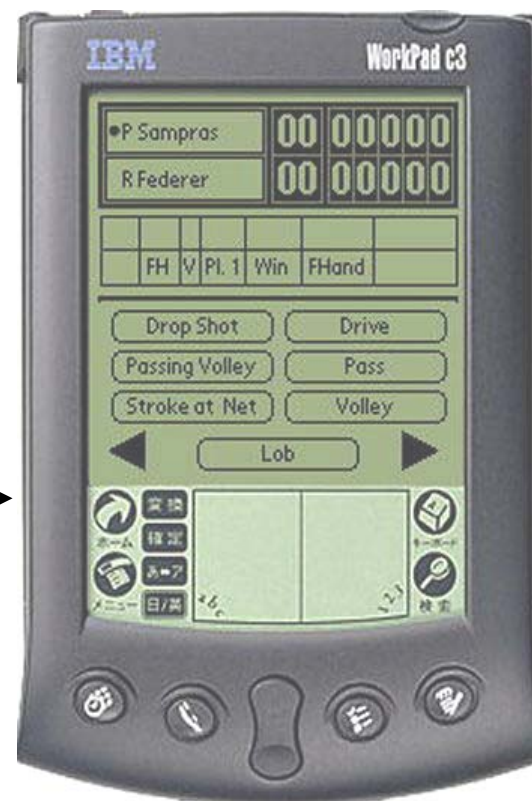

Data Entry

Backup data entry is provided in the IBM Operations Room

Radar Service

Speed of Serve technology

Radar Head Antenna Coverage Area

Radar head located at each end of the court

On court displays

TV Graphics