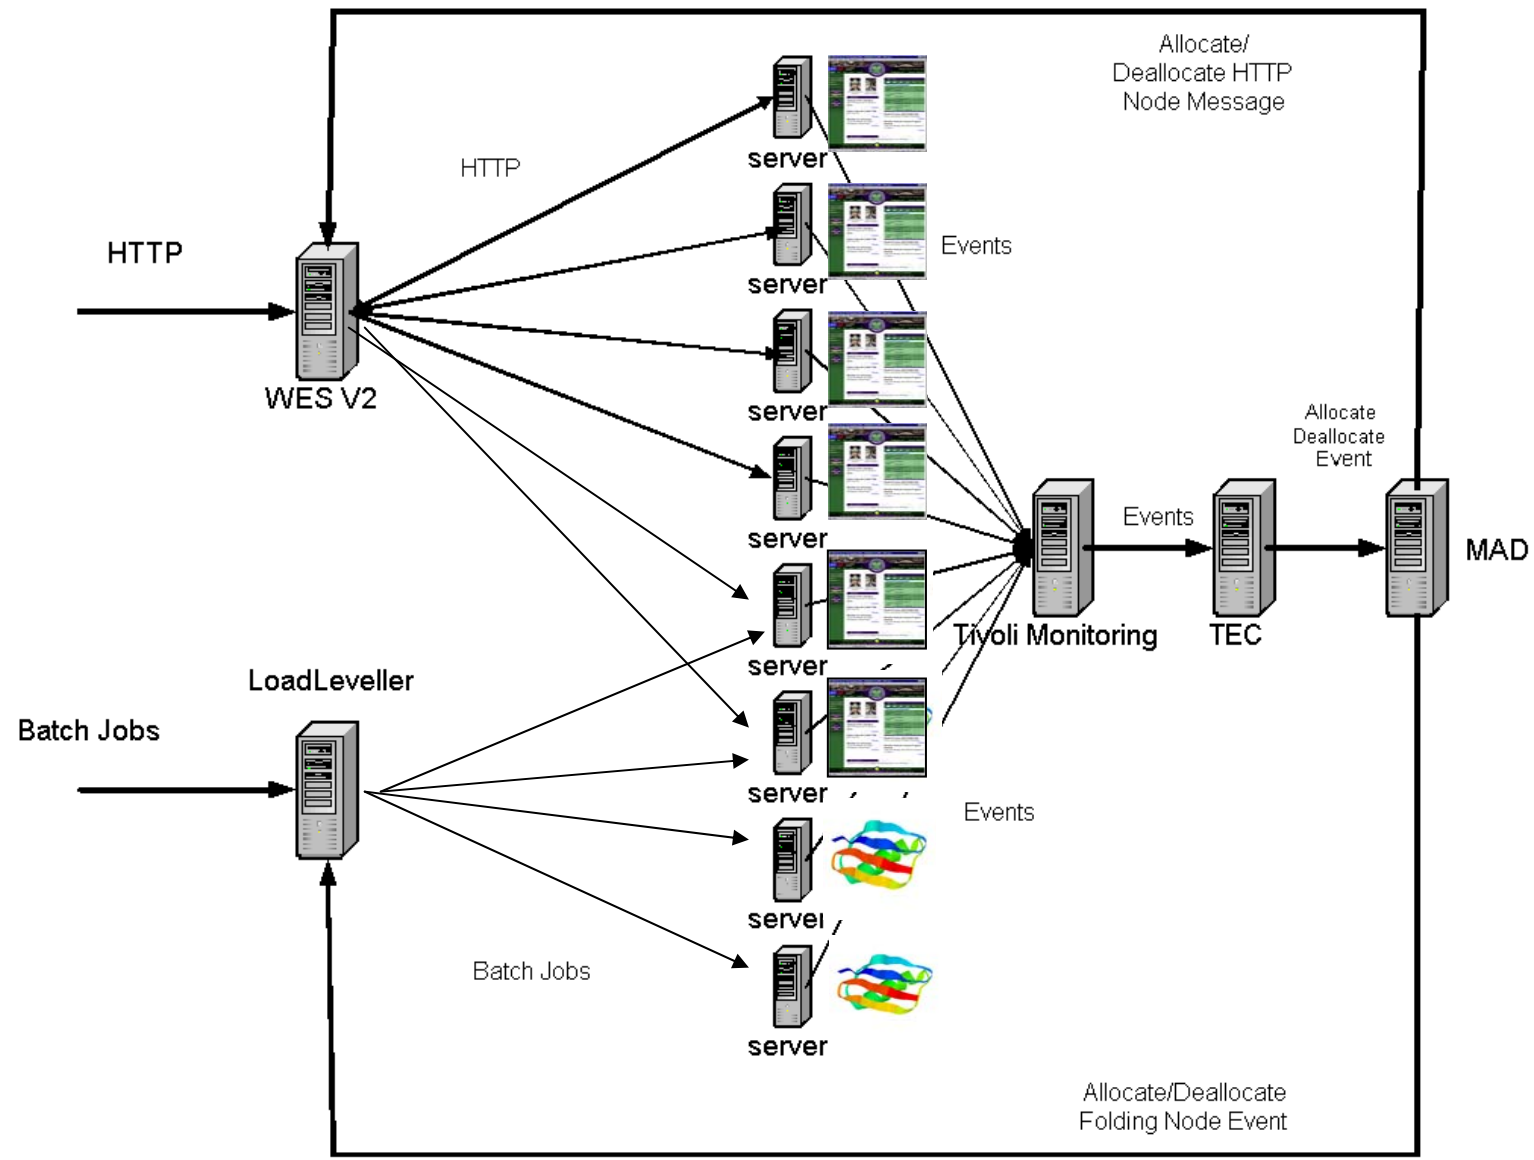

Nodes on Demand –The Nuts and Bolts

- Balances web servers with computational nodes doing protein folding controlled by LoadLeveller
- Autonomic re-tasking of serving infrastructure based upon web traffic
- Built with existing IBM technologies wherever possible

IBM Tivoli Monitoring (ITM)

Tivoli Events Console (TEC)

IBM HTTP Server

WebSphere Edge Server (Network Dispatcher)

DB2

WebSphere MQ Event Broker

LoadLeveller

Nodes on Demand