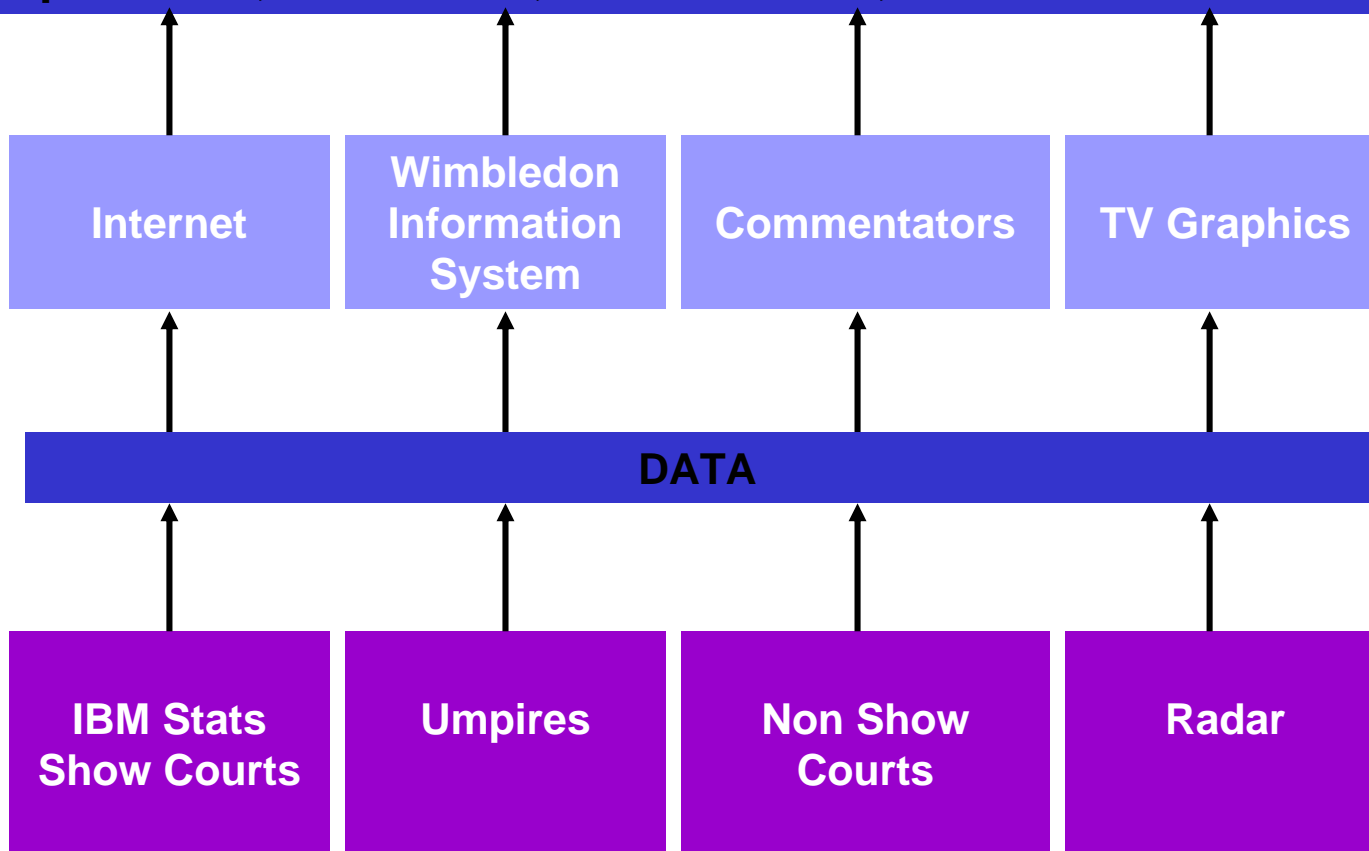

IBM services are central to meeting the Club's Objective

Maintain Wimbledon as the premier tennis tournament in the world

The best players

Good prize money

Growing revenues

Media Rights

Scores and statistics

Internet Site

Public Interest

4 Key Systems Support Different Users

Commentators, Referees, players, coaches, press, spectators, TV viewers, internet users, WAP/SMS users

Data Entry

Real-time data entry on every Show Court