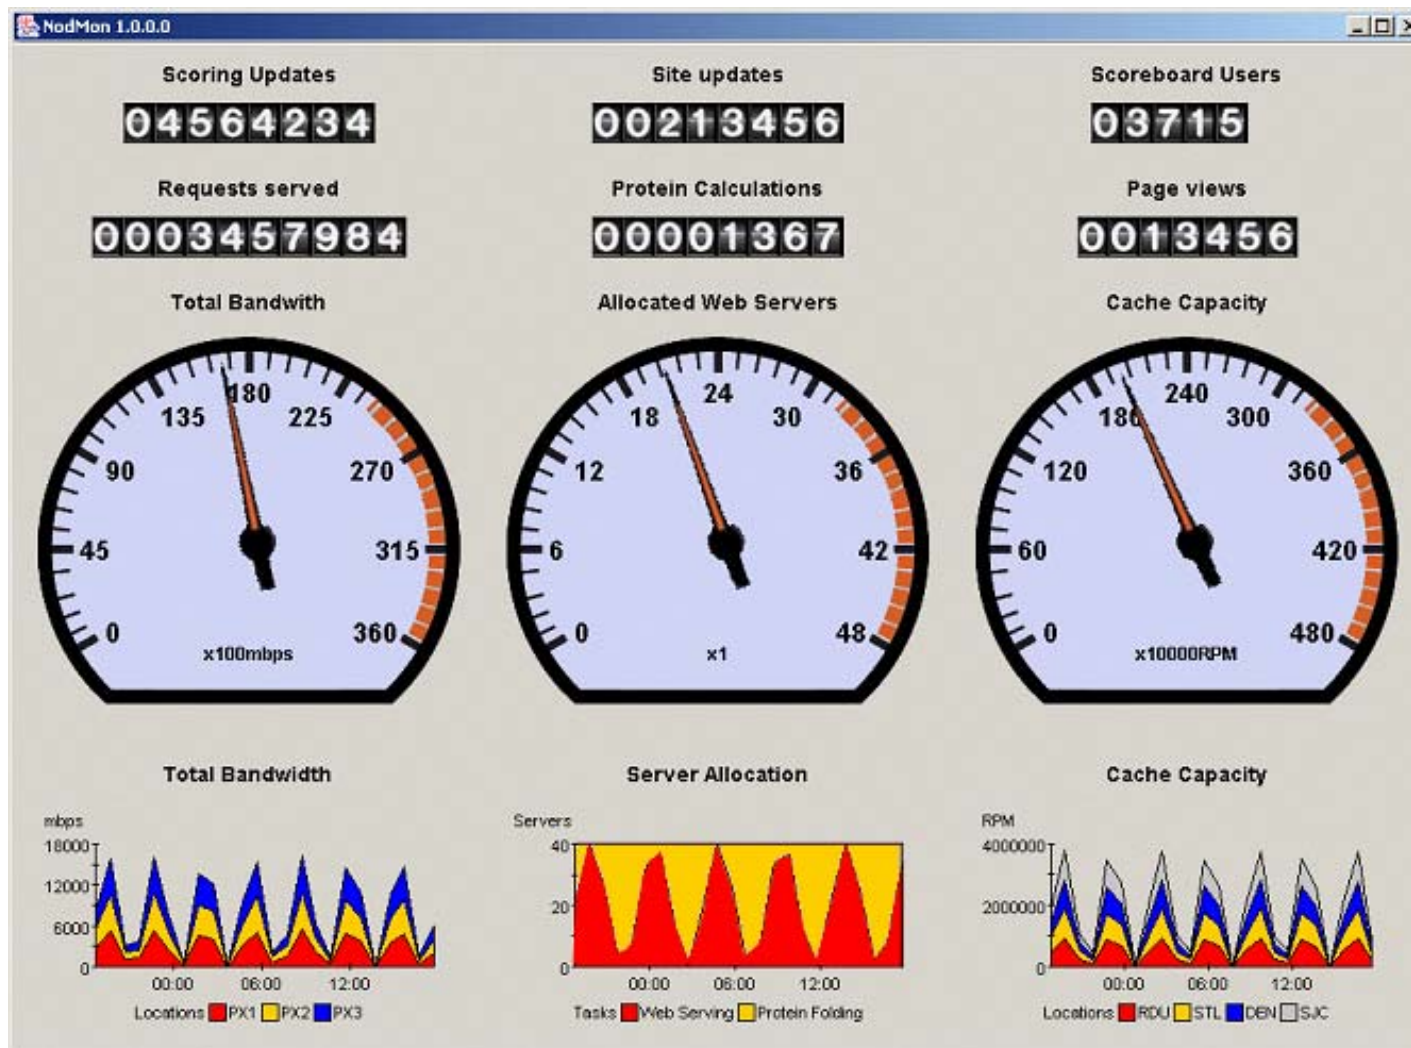

Nodes on Demand Dashboard