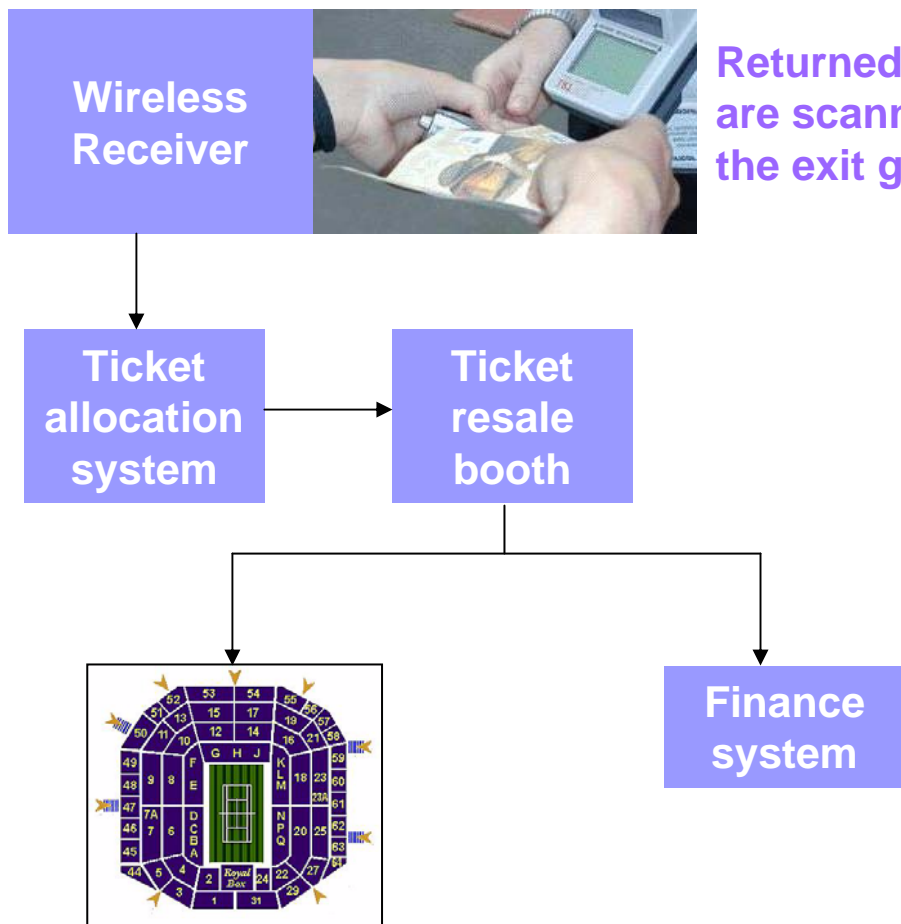

Match Analysis of :

- Serving
- Receiving
- Net Play
- Rally
- Returns
- Tactical

IBM Press Desk

750 press onsite supported by the press desk for their information needs

Ticket Resale

Business benefits

- More fans get to see live ticket-only matches even if unsuccessful in ballot applications
- Queue moving in real-time as other spectators leave the ground
- Show Court seats are maintained at higher occupancy (critical image factor)
- Receipts go to AELTC nominated charities

In-Ground Information Displays

Data collected courtside is displayed around the grounds

Match Information Display (MID)

Electronic Live Match Action (ELMA)

The IBM Kiosk

IBM uses the Kiosk and hospitality areas as a means to promote and showcase IBM. This kiosk is open to the public and demonstrates the technology that is provided as part of the Wimbledon experience.